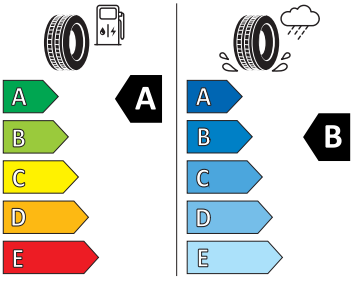

2020/740

- Bridgestone 255/40 R21

Bridgestone

28773

255/40 R21 102 T XL

C1

2020/740