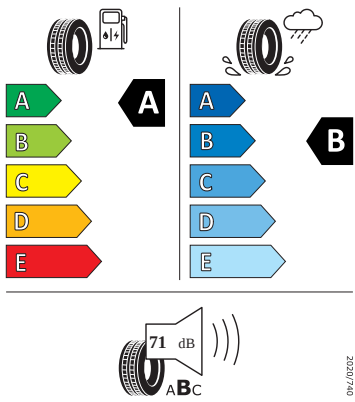

2020/740

- Goodyear 205/60 R16

GOODYEAR

546288

205/60R16 92 V

C1